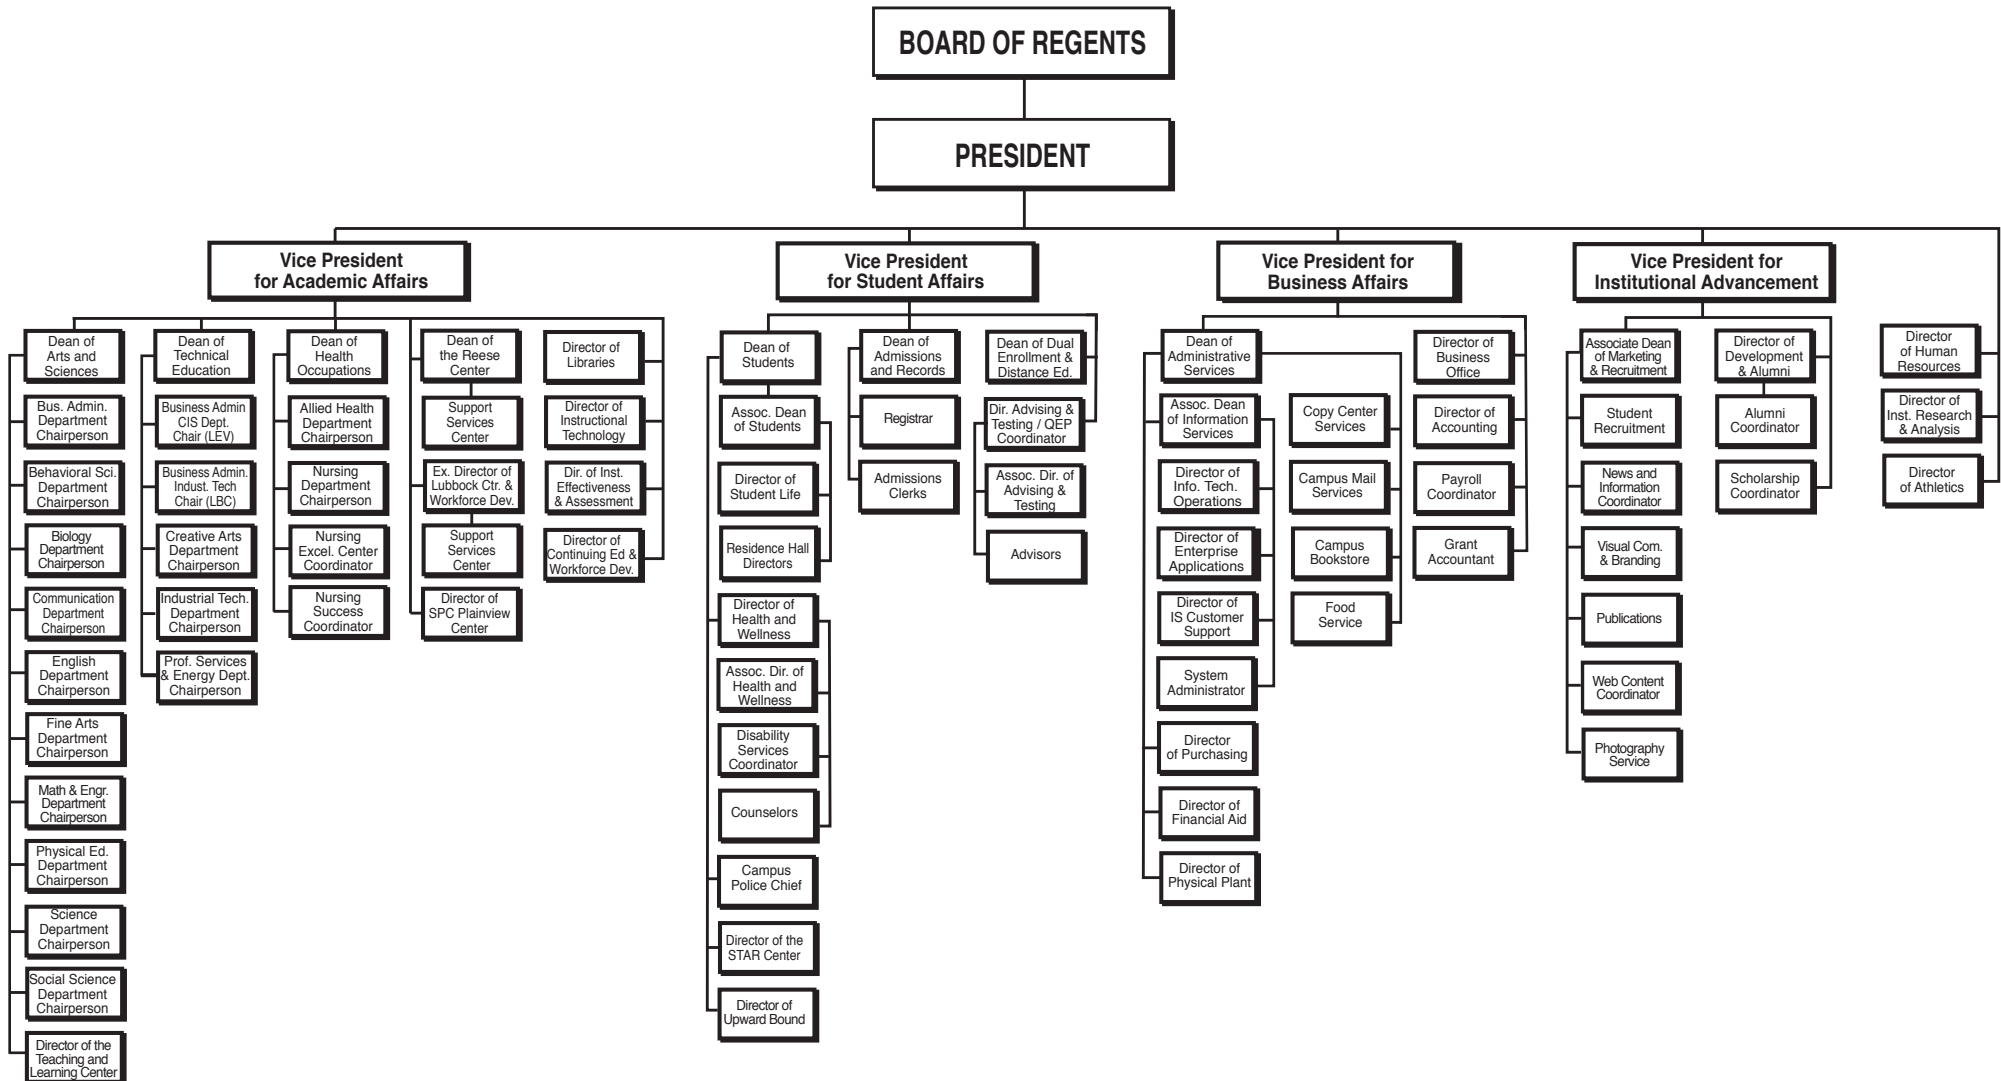

SOUTH PLAINS COLLEGE ORGANIZATIONAL CHART

This Chart represents the organization of instructional, student services, and administrative support units by personnel position and function.